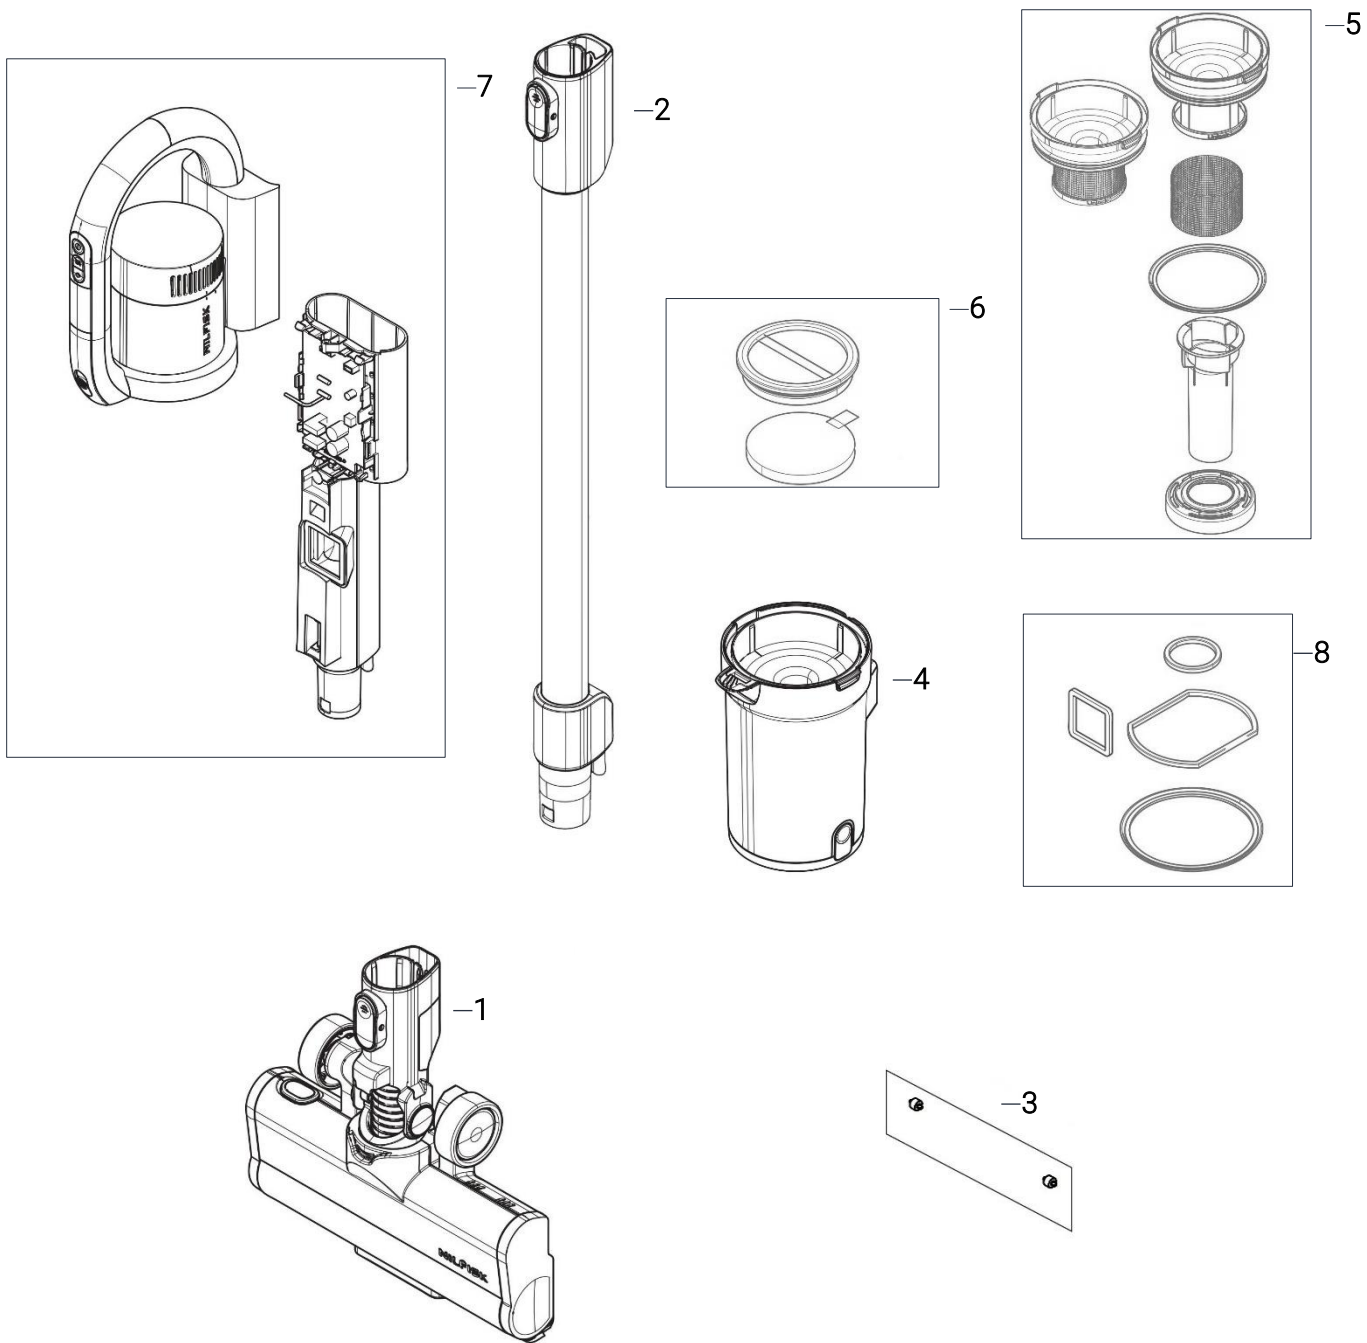

S1 Home Plus– Spare Parts & Accessories

2023.11.08

128390165_S1 HOME PLUS

No.	Part No.	Qty.	Description	Part Note
1	128389462	1	Active Nozzle S White	Spare Part
2	128389464	1	Tube white	Spare Part
3	128389466	1	2x Smal wheels	Spare Part
4	128389470	1	Dust bin module white without label	Spare Part
5	128389469	1	Cyclone filter module Black	Spare Part
6	128389467	1	Dust Bin filter	Spare Part
7	128389472	1	Main body module white	Spare Part
8	128389474	1	Seal Rings	Spare Part
SP	128389436	1	10PCS machine box Stick S1 Home plus	Spare Part
9	128389441	1	Hard floor roller S White	Accessory
10	128389443	1	Carpet roller S White	Accessory
11	128389445	1	Crevice tool S White	Accessory
12	128389447	1	Combi brush S white	Accessory
18	128389455	1	Wall mount S white	Accessory
20	128389458	1	HEPA 13	Accessory
21	128389460	1	Battery S white	Accessory
ACC	128389459	1	Charger S	Accessory

S1 Allergy – Spare Parts

2023.11.08

128390166_S1 ALLERGY, 128390167_S1 ALLERGY PLUS