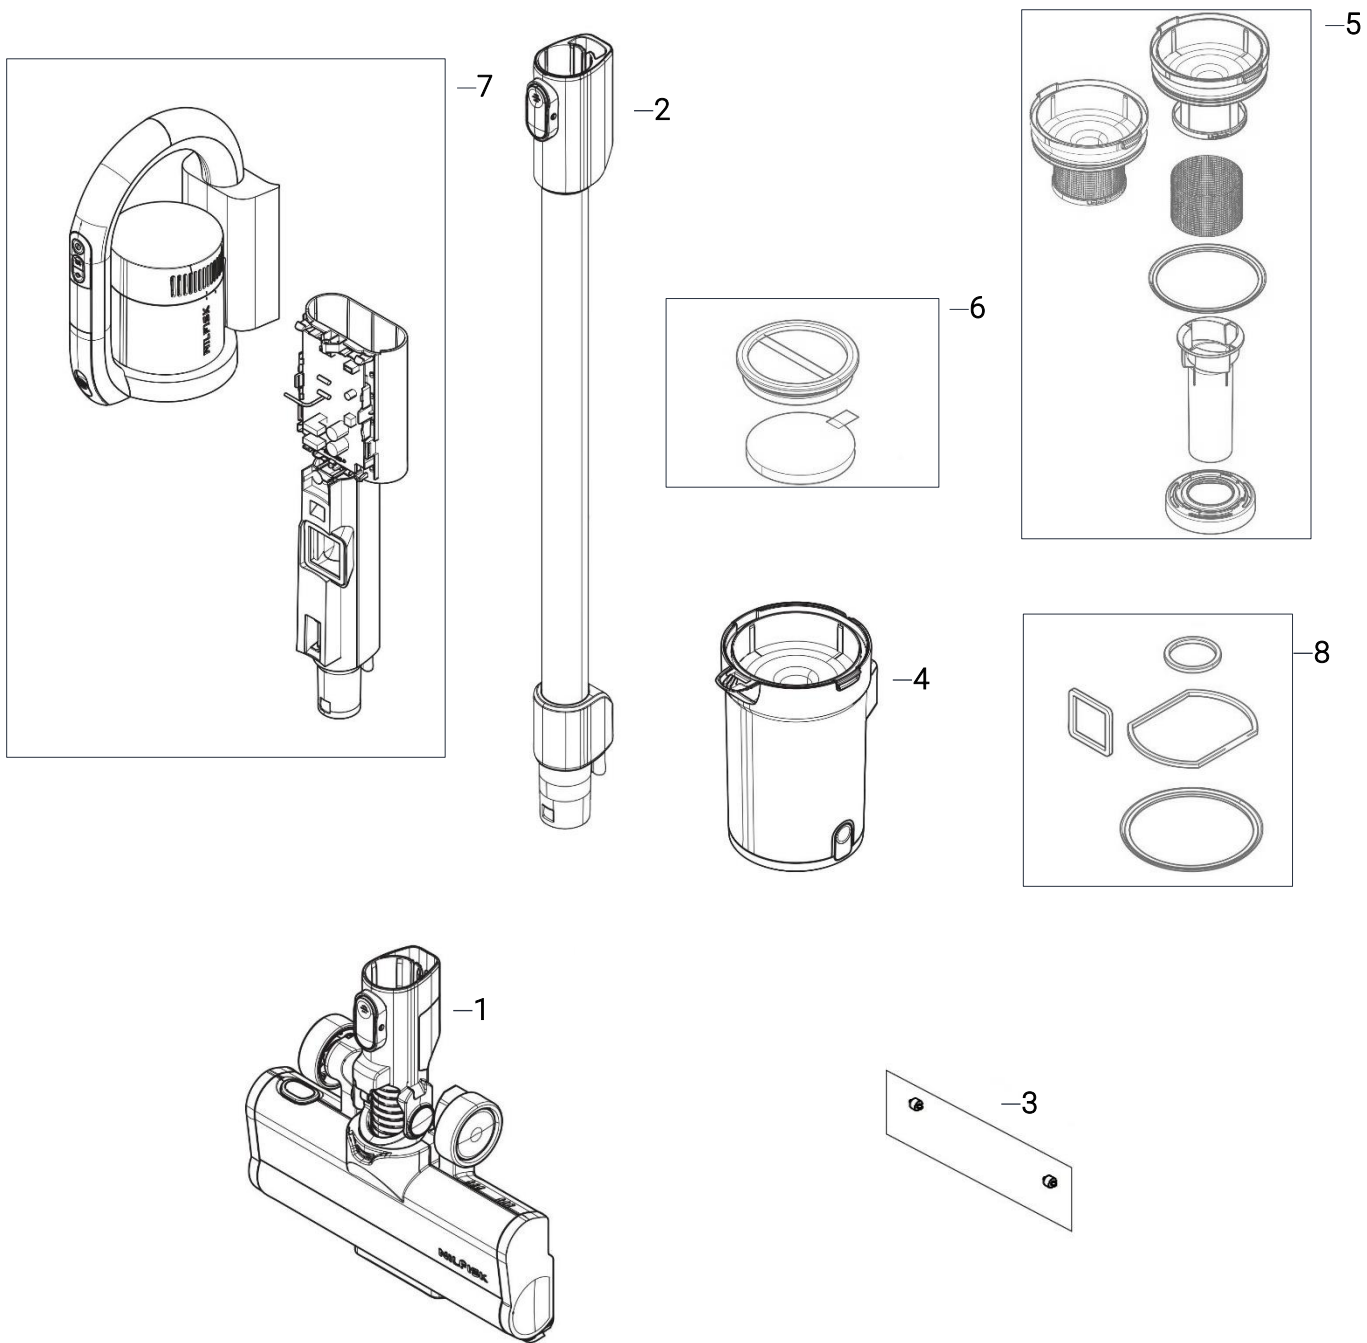

S1 Allergy Plus– Spare Parts & Accessories

2023.11.08

128390167_S1 ALLERGY PLUS

No.	Part No.	Qty.	Description	Part Note
1	128389462	1	Active Nozzle S White	Spare Part
2	128389464	1	Tube white	Spare Part
3	128389466	1	2x Smal wheels	Spare Part
4	128389470	1	Dust bin module white without label	Spare Part
5	128389468	1	Cyclone filter module White	Spare Part
6	128389467	1	Dust Bin filter	Spare Part
7	128389472	1	Main body module white	Spare Part
8	128389474	1	Seal Rings	Spare Part
SP	128389438	1	10PCS machine box Stick S1 Allergy plus	Spare Part
9	128389441	1	Hard floor roller S White	Accessory
10	128389443	1	Carpet roller S White	Accessory
11	128389445	1	Crevice tool S White	Accessory
12	128389447	1	Combi brush S white	Accessory
17	128389453	1	Active brush S white	Accessory
18	128389455	1	Wall mount S white	Accessory
19	128389457	1	HEPA 14	Accessory
21	128389460	1	Battery S white	Accessory
ACC	128389459	1	Charger S	Accessory

S1 Pet Care – Spare Parts

2023.11.08

128390168_S1 PET CARE, 128390169_S1 PET CARE PLUS